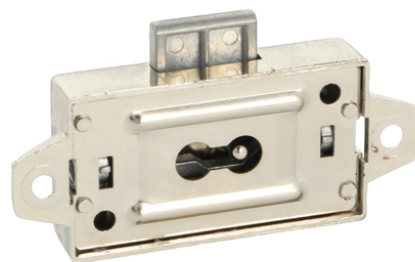

PRODUCT SHEET

Description:

Rotary Bar Lock 155M, Screw-On, 3-Way, R+L, NPL, No Bar or Key but All Other Accessories, Universal Right +Left, Application, Simple Key Type Euro Bit

Item number:

14.05.310-1

Units	Box	Carton	HS Code	Barcode
Pcs.	12	120	8301300000	
				5704866043441

SISO A/S

Mileparken 11
DK-2740 Skovlunde
Denmark
VAT: DK 24786013

Phone +45 45 830 900

www.siso.dk
siso@siso.dk

Danske Bank
Nytorv Branch
Copenhagen
SWIFT: DABADKKK

Account no.
4180 3112 112936
IBAN Account
DK7230003112112936