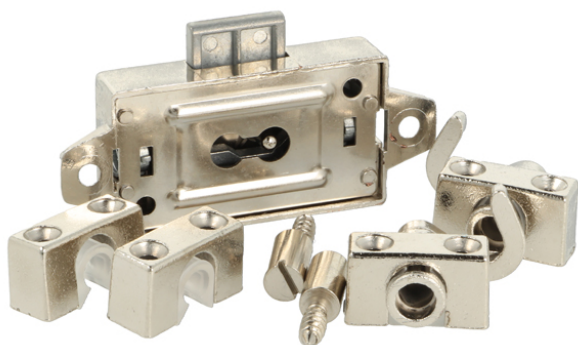

PRODUCT SHEET

Description:

Rotary Bar Lock 155M, Screw-On, 3-Way, R+L, NPL, No Bar or Key but All Other Accessories, Universal Right +Left, Application, Simple Key Type Euro Bit

Item number:

14.05.310-1

Units	Box	Carton	HS Code	Barcode
Pcs.	12	120	8301300000	
				5704866043441

SISO A/S

Mileparken 11
DK-2740 Skovlunde
Denmark
VAT: DK 24786013

Phone +45 45 830 900

www.siso.dk
siso@siso.dk

Danske Bank
Nytorv Branch
Copenhagen
SWIFT: DABADKKK

Account no.
4180 3112 112936
IBAN Account
DK7230003112112936