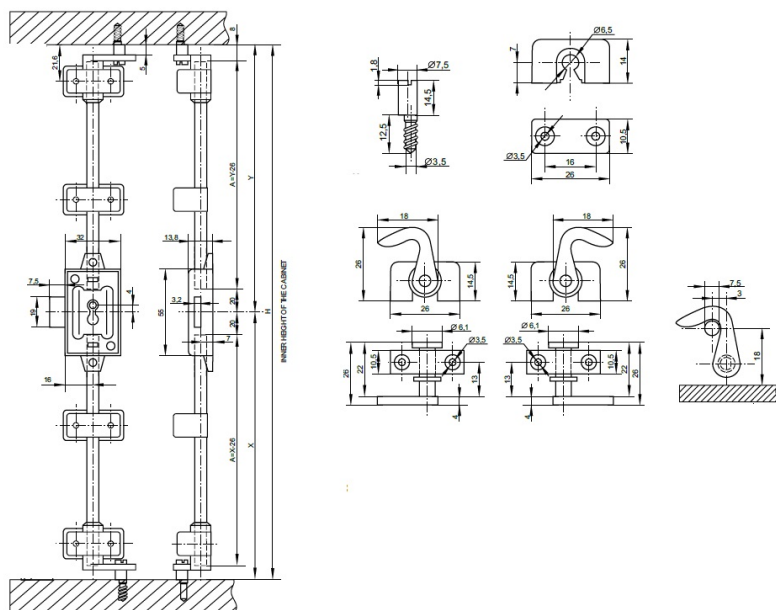

## Description:

Rotary Bar Lock 155M, Screw-On, 3-Way, R+L, NPL, No Bar or Key but All Other Accessories, Universal Right +Left, Application, Simple Key Type Euro Bit

## Item number:

14.05.310-1

Units	Box	Carton	HS Code	Barcode
Pcs.	12	120	8301300000	
				5704866043441